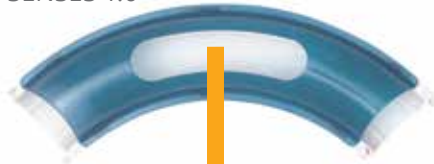

catit®

1/2

**NEW &
IMPROVED**

SENSES 1.0

SENSES 2.0

SENSES 2.0 CIRCUITS

Circuit Ball Toy for Cats

The new Senses 2.0 Play, Wave and Super circuits now have wider openings for cats of all ages and sizes.

- Longer than the original Circuits and enables 100+ layouts!
- Full Senses 2.0 and backwards compatibility
- No need to track down stray balls around the house
- Made of BPA-Free Materials

**INCLUDES
PLAY BOX
PACKAGING**