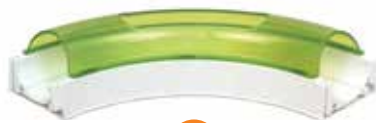

catit®
CATIT.COM

**NEW &
IMPROVED**

New set of components for more fun

The new Senses 2.0 circuits have an optimized set of components to ensure maximal fun and speed.

2/2

SENSES 2.0 PLAY CIRCUIT

#43154W

4x

1x

1x

2x

SENSES 2.0 WAVE CIRCUIT

#43155W

2x

1x

2x