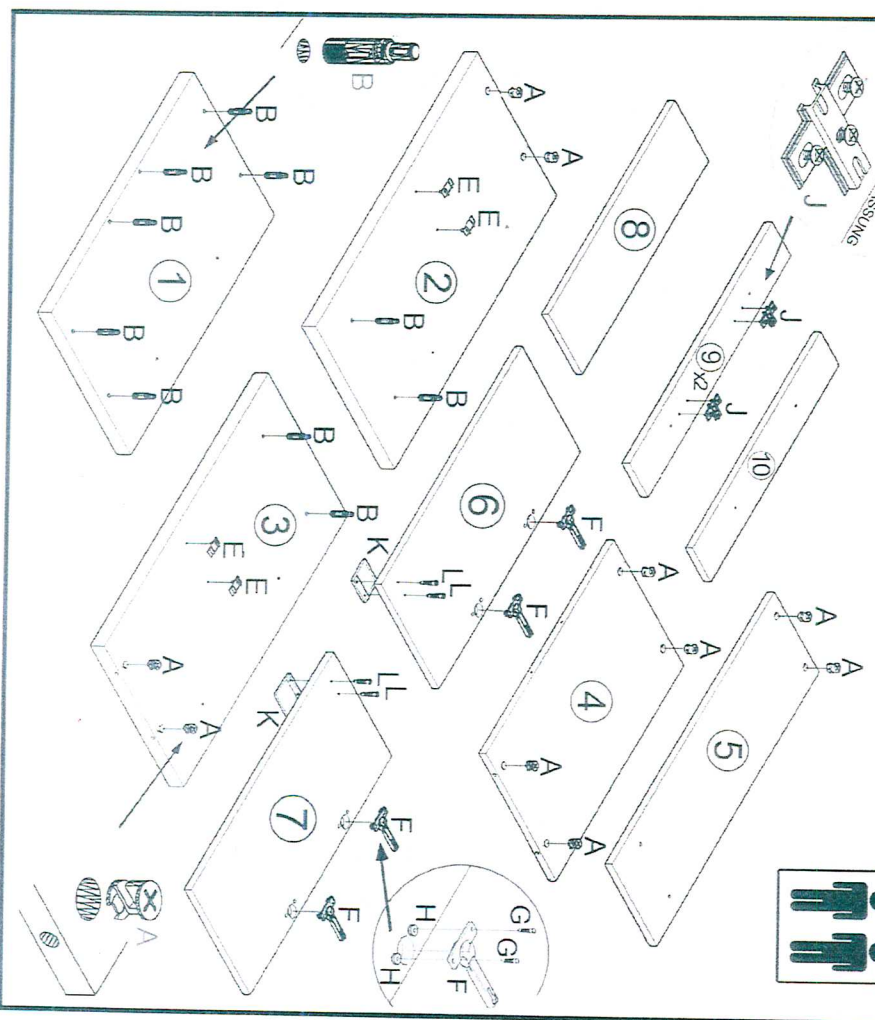

FLUVAL® Roma 125

MONTAGEANLEITUNG

TEILE

	x10		x10		x2		x6		x4		x4		x8		x8		x4		x2		x4		x4

Note: Nicht enthalten (Not included) for screws A and B.

VORBEREITUNG

KUNDENDIENST

IN DEUTSCHLAND:

Kundendienst: HAGEN Deutschland GmbH & Co. KG, Lemmweg 99-105, D-25488 Holm
Service-Telefon: 04103 - 9602000

fluvalaquatics.com